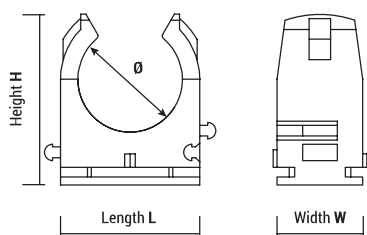

## Advantages

- Inner hole 4,5 mm
- Halogen free
- Clamps can be locked into each other
- Marking nib eases alignment

## Approvals and certificates

Type	Ø [mm]	Length L [mm]	Height H [mm]	Width W [mm]
MC 16	16	22	27,0	16
MC 18	18	24	29,0	16
MC 20	20	26	31,5	16
MC 22	22	28	34,0	16
MC 25	25	31	35,0	16
MC 32	32	39	43,0	16
MC 40	40	47	51,0	16