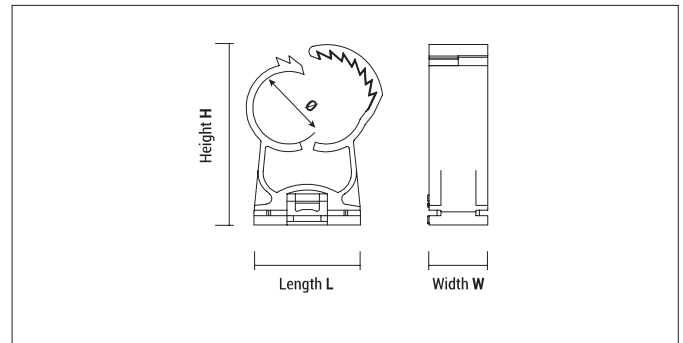

Type	Ø [mm]	Length L [mm]	Height H [mm]	Width W [mm]
ABM 10/14	9,8	22,0	32,0	16,0
ABM 14/18	16,5	20,0	35,0	16,0
ABM 20/25	19,5	29,0	48,0	16,0
ABM 25/32	25,5	32,0	52,0	16,0
ABM 35/42	34,4	45,0	66,0	16,0

ABM "Max"

Type Ø	Art-No			Pipe-Ø				€/100 pcs	[pcs]	[pcs]
	grey	black	white	Metric [mm]	Copper [mm]	Steel [inch]	Plastic [mm]			
ABM 10/14	914ABM	–	–	–	10-12	1/8"-1/4"	–	100	900	
ABM 14/18	918ABM	9418ABM	9118ABM	16	14-15-18	3/8"	16	100	900	
ABM 20/25	925ABM	9425ABM	9125ABM	20-25	22	1/2"	20-25	50	450	
ABM 25/32	932ABM	9432ABM	9132ABM	32	28	3/4"	32	100	–	
ABM 35/42	942ABM	9442ABM	9142ABM	40	35-42	1"-1/4"	40-42	100	–	

Mounting ABM "Max"

Application with Tacomax® Ø6

Application with M6-adapter Insertermax®

TACOMAX®

INSERMAX®

Accessories for Abranyl® ABM "Max"

Type	Art-No	Size [mm]	€/100 pcs	[pcs]	[pcs]
TACOMAX®	9630TMX	6 x 30		200	1.800
INSERMAX®	961MX	M6		100	4.000