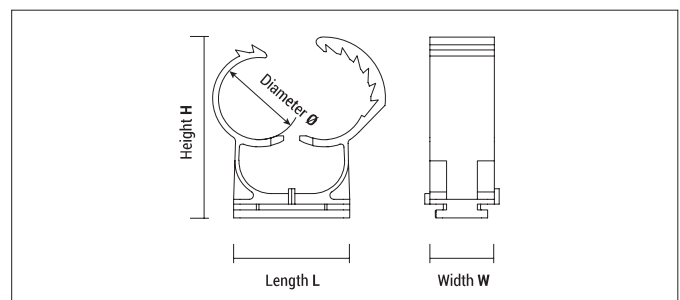

Type	Art-No			Pipe-Ø				Recommended distance between clamps [m]	€/100 pcs	[pcs]	[pcs]
	grey	black	white	Metric [mm]	Copper [mm]	Steel [inch]	Plastic [mm]				
AN 12 <sup>1</sup>	912AN	–	–	–	12	–	–	0,50	–	100	900
AN 14 <sup>1</sup>	914AN	–	–	–	–	1/4"	–	0,50	–	100	900
AN 15-16	915AN	9415AN	9115AN	16	15	–	16	0,50	–	100	900
AN 18-20	918AN	9418AN	9118AN	20	18	3/8"	20	0,60	–	100	900
AN 22-25	922AN	9422AN	9122AN	25	22	1/2"	25	0,75	–	100	600
AN 26-28	926AN	–	9126AN	–	28	3/4"	–	0,75	–	100	600
AN 30-32	930AN	9430AN	9130AN	32	32	–	–	0,85	–	100	–
AN 35-40	935AN	9435AN	–	40	35	1"	40	1,00	–	100	–
AN 47-50	947AN	–	–	50	–	1-1/2"	50	1,10	–	50	–

#### ABT

Type	Ø [mm]	Length L [mm]	Height H [mm]	Width W [mm]
ABT 14/18	14,5	24,0	35,6	16,0
ABT 20/25	19,5	29,0	45,5	16,0
ABT 25/32	25,5	36,0	53,6	16,0
ABT 35/42	34,2	45,0	66,4	16,0

Type	grey		black / white		Pipe-Ø				[pcs]	[pcs]
	Art-No	€/100 pcs	Art-No	Art-No	Metric [mm]	Copper [mm]	Steel [inch]	Plastic [mm]		
ABT 14/18	918ABT	–	9418ABT	9118ABT	16	14-15-18	3/8"	16	100	600
ABT 20/25	925ABT	–	9425ABT	9125ABT	20-25	22	1/2"	20-25	50	450
ABT 25/32	932ABT	–	9432ABT	9132ABT	32	28	3/4"	32	50	300
ABT 35/42	942ABT	–	9442ABT	9142ABT	40	35-42	1"-1/4"	40-42	25	150